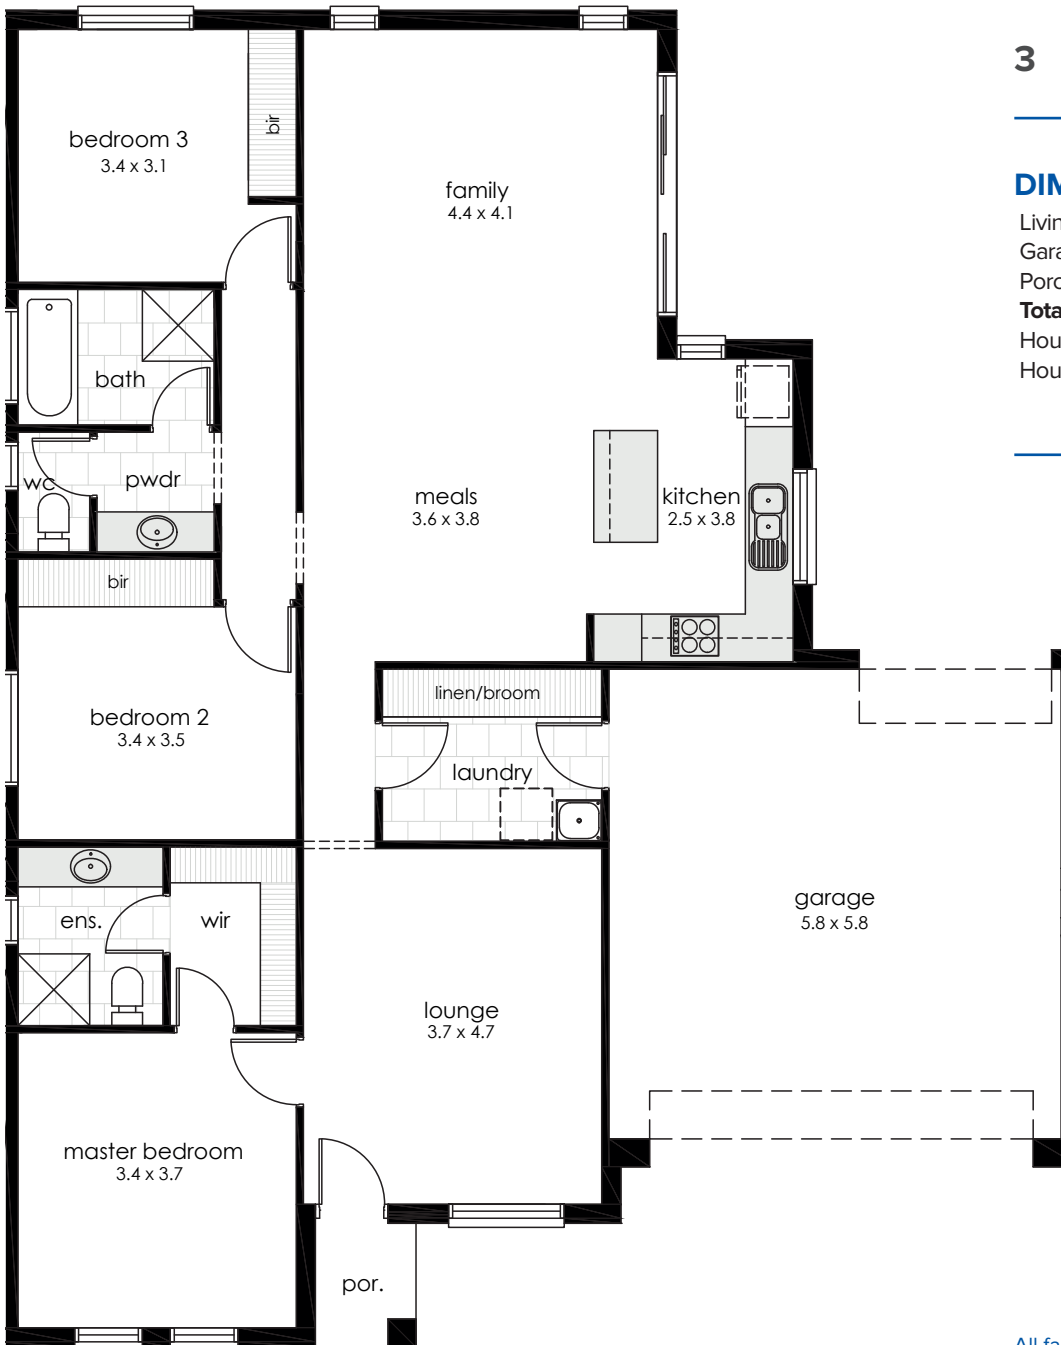

CASSINI

3 2 2

DIMENSIONS

Living	136.6
Garage	37.6
Porch	1.9
Total area	176.1m²
House width	13.56
House length	16.76

All facade images are for illustrative purposes only. Materials, colours and inclusions may vary.